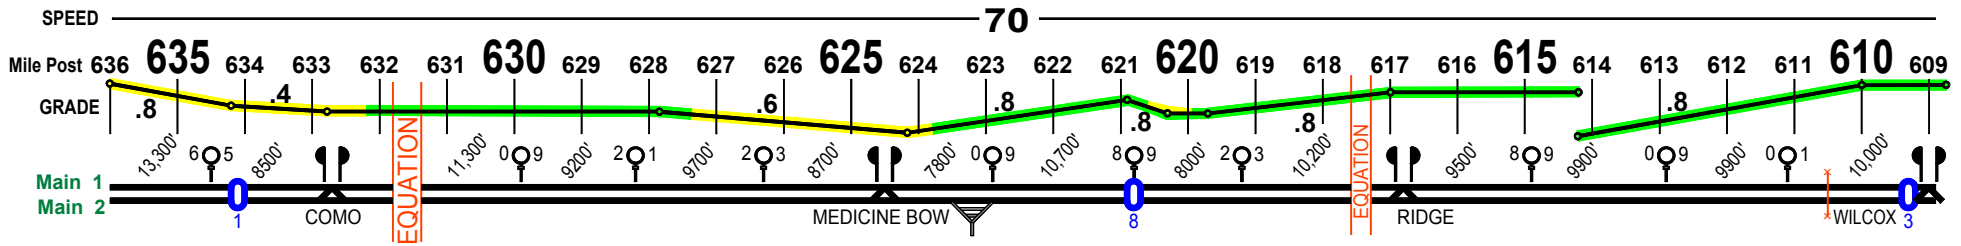

0 = DETECTOR TALKER (ALWAYS TALKS)
Located at MP xxx.2

0 = DETECTOR TALK ON DEFECT ONLY
Located at MP xxx.5

↑ = PRIVATE ROAD CROSSING ↑ = PUBLIC ROAD CROSSING

LARAMIE

Revised 11/29/2007

LARAMIE SUB 0255 (Eastward) Page 2 of 2

Revised 11/29/2007

Handwritten signature

3
CHEYENNE

3
DALE

3
HERMOSA

1 & 2
CHEYENNE

CHEYENNE

LARAMIE 0255 (Westward)

0 = DETECTOR TALKER (ALWAYS TALKS)
Located at MP xxx.2

0 = DETECTOR TALKER ON DEFECT ONLY
Located at MP xxx.5

↑ = PRIVATE ROAD CROSSING ↑ = PUBLIC ROAD CROSSING