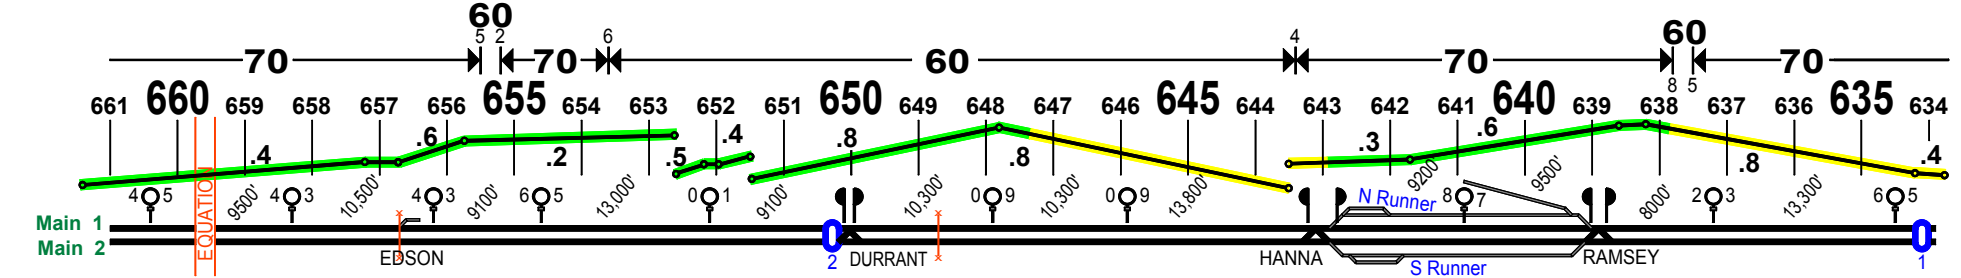

0 = DETECTOR TALKER (ALWAYS TALKS)
Located at MP xxx.2

0 = DETECTOR TALK ON DEFECT ONLY
Located at MP xxx.5

↑ = PRIVATE ROAD CROSSING ↑ = PUBLIC ROAD CROSSING

LARAMIE

Revised 11/29/2007

LARAMIE SUB 0255 (Eastward) Page 2 of 2

Revised 11/29/2007

Handwritten signature

3
CHEYENNE

3
DALE

3
HERMOSA

1 & 2
CHEYENNE

CHEYENNE

LARAMIE 0255 (Westward)

0 = DETECTOR TALKER (ALWAYS TALKS)
Located at MP xxx.2

0 = DETECTOR TALKER ON DEFECT ONLY
Located at MP xxx.5

↑ = PRIVATE ROAD CROSSING ↑ = PUBLIC ROAD CROSSING