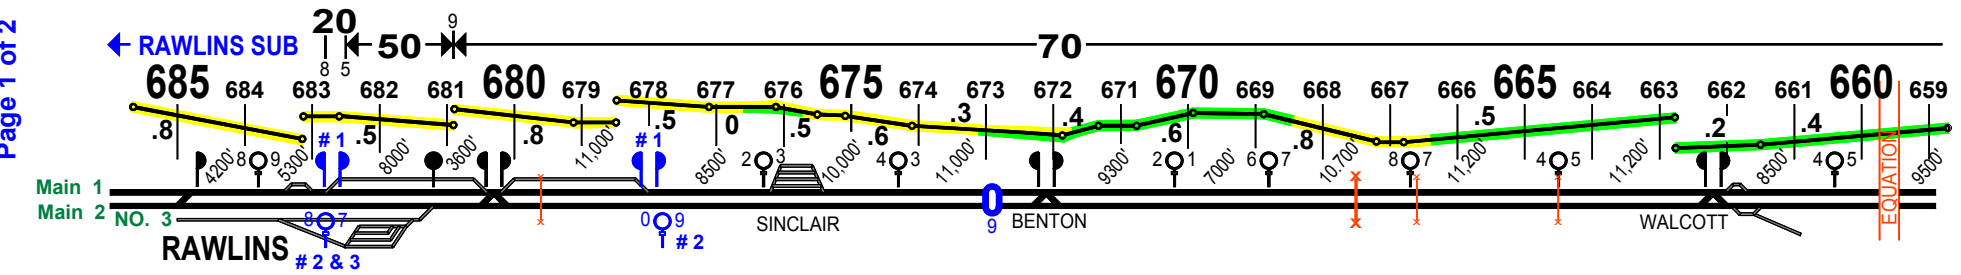

0 = DETECTOR TALKER (ALWAYS TALKS)
Located at MP xxx.2

0 = DETECTOR TALK ON DEFECT ONLY
Located at MP xxx.5

↑ = PRIVATE ROAD CROSSING ↑ = PUBLIC ROAD CROSSING

LARAMIE

Revised 11/29/2007

LARAMIE SUB 0255 (Eastward) Page 2 of 2

Revised 11/29/2007

Handwritten signature

3
CHEYENNE

3
DALE

3
HERMOSA

1 & 2
CHEYENNE

CHEYENNE

LARAMIE 0255 (Westward)

0 = DETECTOR TALKER (ALWAYS TALKS)
Located at MP xxx.2

0 = DETECTOR TALKER ON DEFECT ONLY
Located at MP xxx.5

↑ = PRIVATE ROAD CROSSING ↑ = PUBLIC ROAD CROSSING