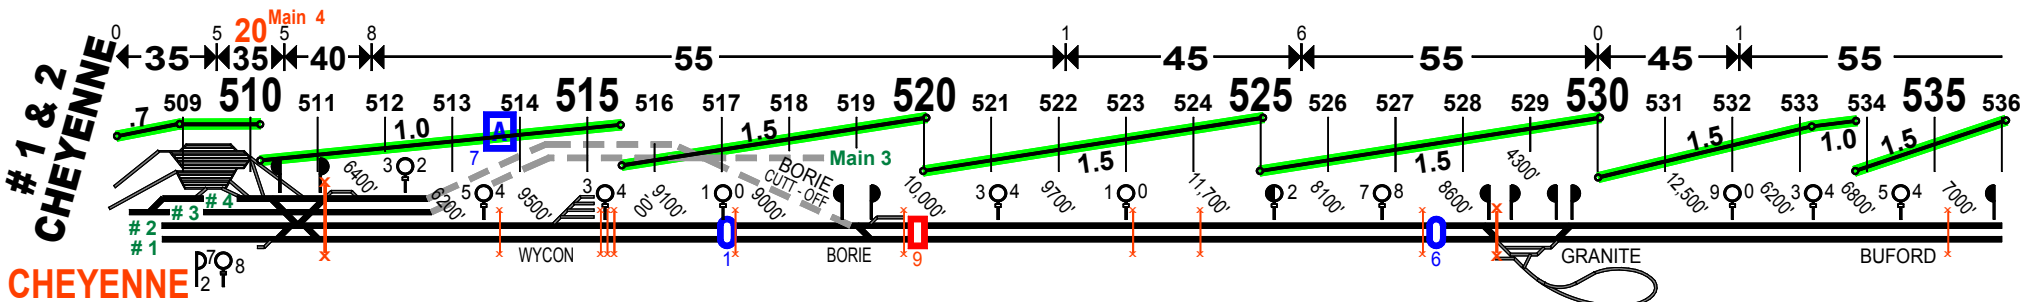

0 = DETECTOR TALKER (ALWAYS TALKS)
Located at MP xxx.2

0 = DETECTOR TALK ON DEFECT ONLY
Located at MP xxx.5

↑ = PRIVATE ROAD CROSSING ↑ = PUBLIC ROAD CROSSING

LARAMIE

Revised 11/29/2007

LARAMIE SUB 0255 (Eastward) Page 2 of 2

Revised 11/29/2007

Handwritten signature

3
CHEYENNE

3
DALE

3
HERMOSA

1 & 2
CHEYENNE

CHEYENNE

LARAMIE 0255 (Westward)

0 = DETECTOR TALKER (ALWAYS TALKS)
Located at MP xxx.2

0 = DETECTOR TALKER ON DEFECT ONLY
Located at MP xxx.5

↑ = PRIVATE ROAD CROSSING ↑ = PUBLIC ROAD CROSSING