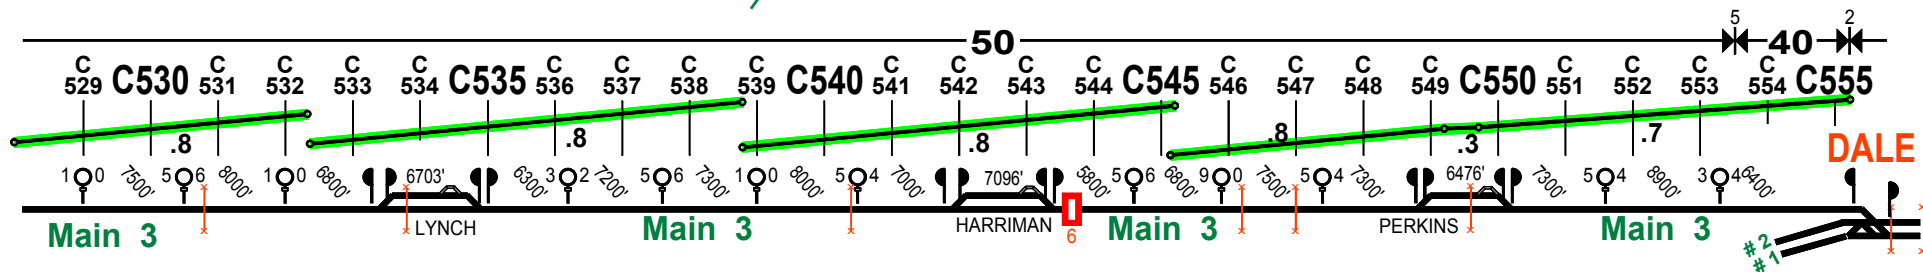

0 = DETECTOR TALKER (ALWAYS TALKS)
Located at MP xxx.2

0 = DETECTOR TALK ON DEFECT ONLY
Located at MP xxx.5

↑ = PRIVATE ROAD CROSSING ↑ = PUBLIC ROAD CROSSING

LARAMIE

Revised 11/29/2007

LARAMIE SUB 0255 (Eastward) Page 2 of 2

Revised 11/29/2007

Handwritten signature

3
CHEYENNE

3
DALE

3
HERMOSA

1 & 2
CHEYENNE

CHEYENNE

LARAMIE 0255 (Westward)

0 = DETECTOR TALKER (ALWAYS TALKS)
Located at MP xxx.2

0 = DETECTOR TALKER ON DEFECT ONLY
Located at MP xxx.5

↑ = PRIVATE ROAD CROSSING ↑ = PUBLIC ROAD CROSSING