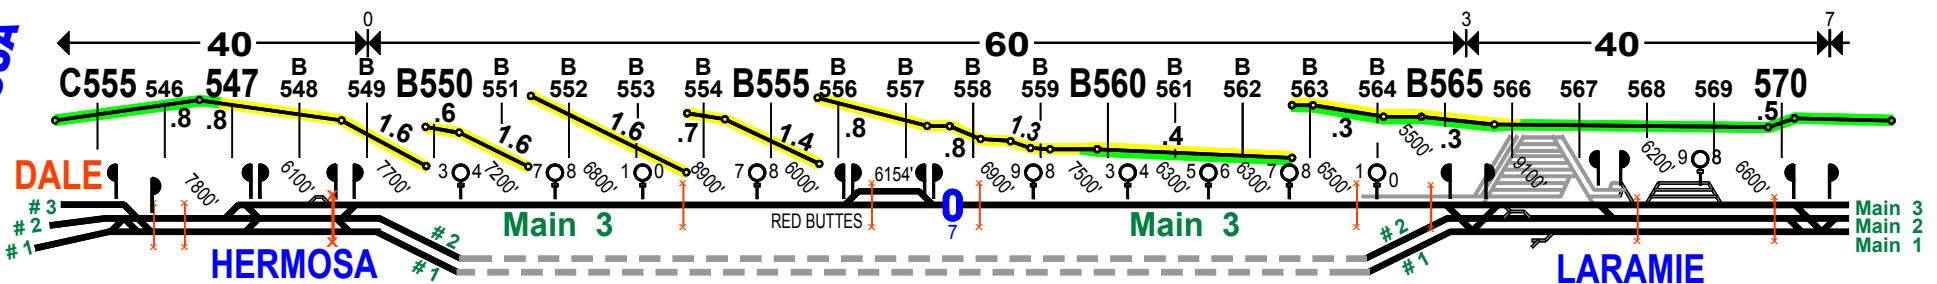

0 = DETECTOR TALKER (ALWAYS TALKS)
Located at MP xxx.2

0 = DETECTOR TALK ON DEFECT ONLY
Located at MP xxx.5

↑ = PRIVATE ROAD CROSSING ↑ = PUBLIC ROAD CROSSING

LARAMIE

Revised 11/29/2007

LARAMIE SUB 0255 (Eastward) Page 2 of 2

Revised 11/29/2007

Handwritten signature

3
CHEYENNE

3
DALE

3
HERMOSA

1 & 2
CHEYENNE

CHEYENNE

LARAMIE 0255 (Westward)

0 = DETECTOR TALKER (ALWAYS TALKS)
Located at MP xxx.2

0 = DETECTOR TALKER ON DEFECT ONLY
Located at MP xxx.5

↑ = PRIVATE ROAD CROSSING ↑ = PUBLIC ROAD CROSSING