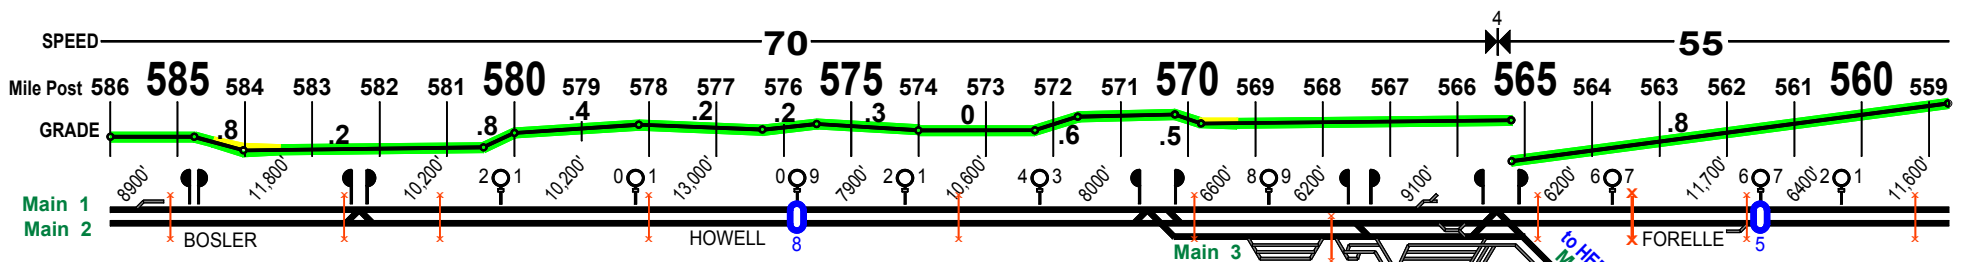

0 = DETECTOR TALKER (ALWAYS TALKS)
Located at MP xxx.2

0 = DETECTOR TALK ON DEFECT ONLY
Located at MP xxx.5

↑ = PRIVATE ROAD CROSSING ↑ = PUBLIC ROAD CROSSING

LARAMIE

Revised 11/29/2007

LARAMIE SUB 0255 (Eastward) Page 2 of 2

Revised 11/29/2007

Handwritten signature

3
CHEYENNE

3
DALE

3
HERMOSA

1 & 2
CHEYENNE

CHEYENNE

LARAMIE 0255 (Westward)

0 = DETECTOR TALKER (ALWAYS TALKS)
Located at MP xxx.2

0 = DETECTOR TALKER ON DEFECT ONLY
Located at MP xxx.5

↑ = PRIVATE ROAD CROSSING ↑ = PUBLIC ROAD CROSSING