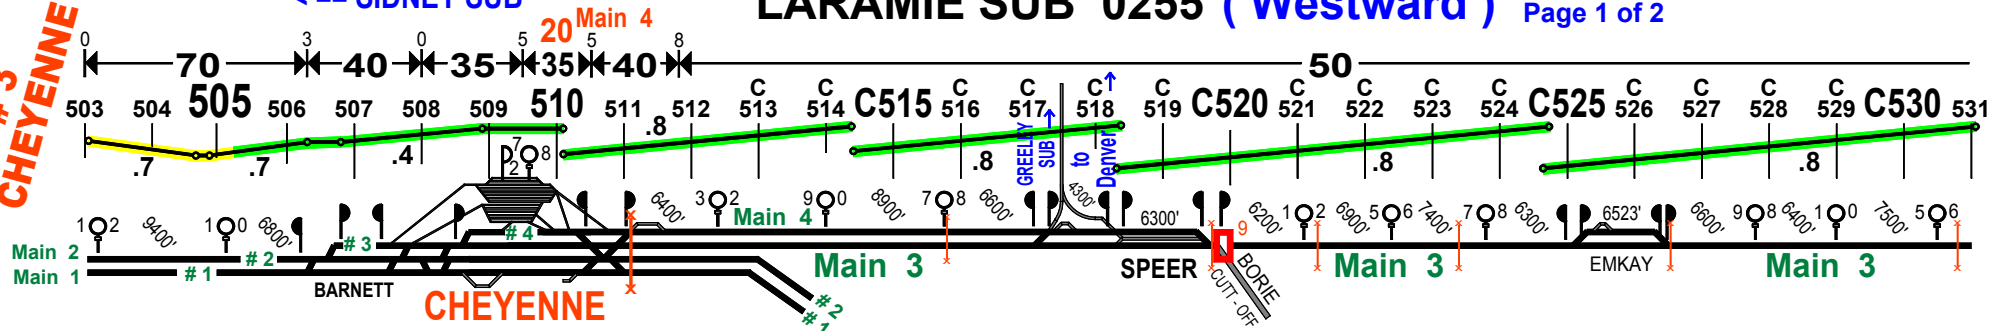

0 = DETECTOR TALKER (ALWAYS TALKS)
Located at MP xxx.2

0 = DETECTOR TALK ON DEFECT ONLY
Located at MP xxx.5

↑ = PRIVATE ROAD CROSSING ↑ = PUBLIC ROAD CROSSING

LARAMIE

Revised 11/29/2007

LARAMIE SUB 0255 (Eastward) Page 2 of 2

Revised 11/29/2007

Handwritten signature

3
CHEYENNE

3
DALE

3
HERMOSA

1 & 2
CHEYENNE

CHEYENNE

LARAMIE 0255 (Westward)

0 = DETECTOR TALKER (ALWAYS TALKS)
Located at MP xxx.2

0 = DETECTOR TALKER ON DEFECT ONLY
Located at MP xxx.5

↑ = PRIVATE ROAD CROSSING ↑ = PUBLIC ROAD CROSSING