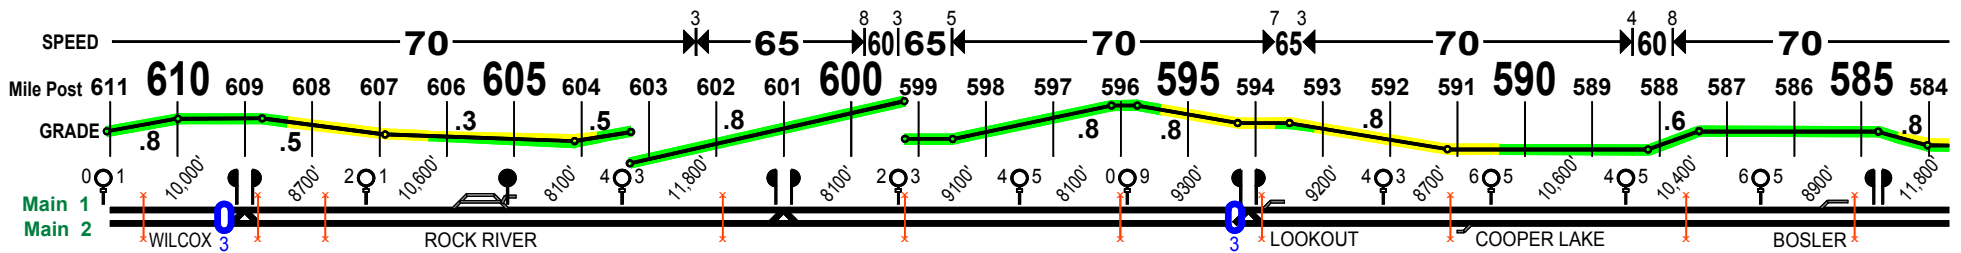

0 = DETECTOR TALKER (ALWAYS TALKS)
Located at MP xxx.2

0 = DETECTOR TALK ON DEFECT ONLY
Located at MP xxx.5

↑ = PRIVATE ROAD CROSSING ↑ = PUBLIC ROAD CROSSING

LARAMIE

Revised 11/29/2007

LARAMIE SUB 0255 (Eastward) Page 2 of 2

Revised 11/29/2007

Handwritten signature

3
CHEYENNE

3
DALE

3
HERMOSA

1 & 2
CHEYENNE

CHEYENNE

LARAMIE 0255 (Westward)

0 = DETECTOR TALKER (ALWAYS TALKS)
Located at MP xxx.2

0 = DETECTOR TALKER ON DEFECT ONLY
Located at MP xxx.5

↑ = PRIVATE ROAD CROSSING ↑ = PUBLIC ROAD CROSSING