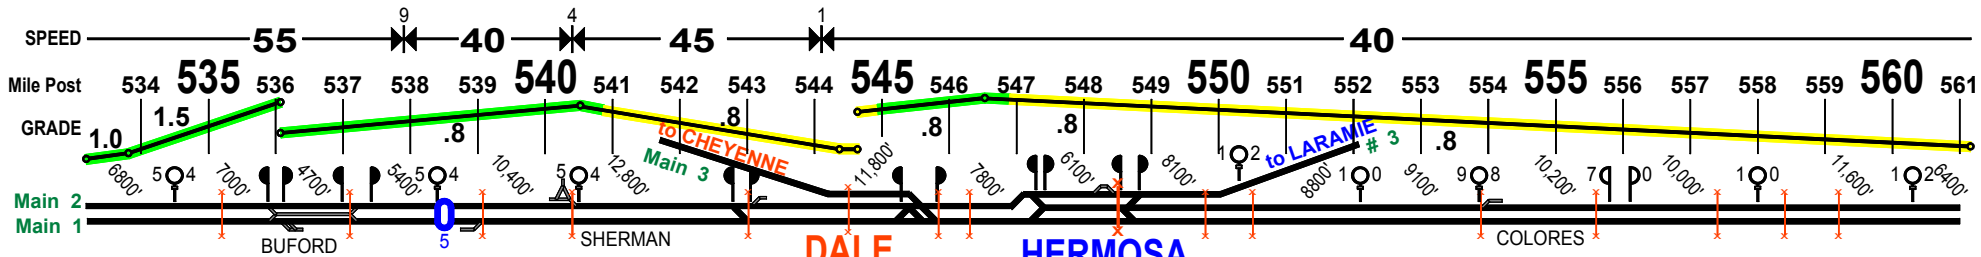

0 = DETECTOR TALKER (ALWAYS TALKS)
Located at MP xxx.2

0 = DETECTOR TALK ON DEFECT ONLY
Located at MP xxx.5

↑ = PRIVATE ROAD CROSSING ↑ = PUBLIC ROAD CROSSING

LARAMIE

Revised 11/29/2007

LARAMIE SUB 0255 (Eastward) Page 2 of 2

Revised 11/29/2007

Handwritten signature

3
CHEYENNE

3
DALE

3
HERMOSA

1 & 2
CHEYENNE

CHEYENNE

LARAMIE 0255 (Westward)

0 = DETECTOR TALKER (ALWAYS TALKS)
Located at MP xxx.2

0 = DETECTOR TALKER ON DEFECT ONLY
Located at MP xxx.5

↑ = PRIVATE ROAD CROSSING ↑ = PUBLIC ROAD CROSSING