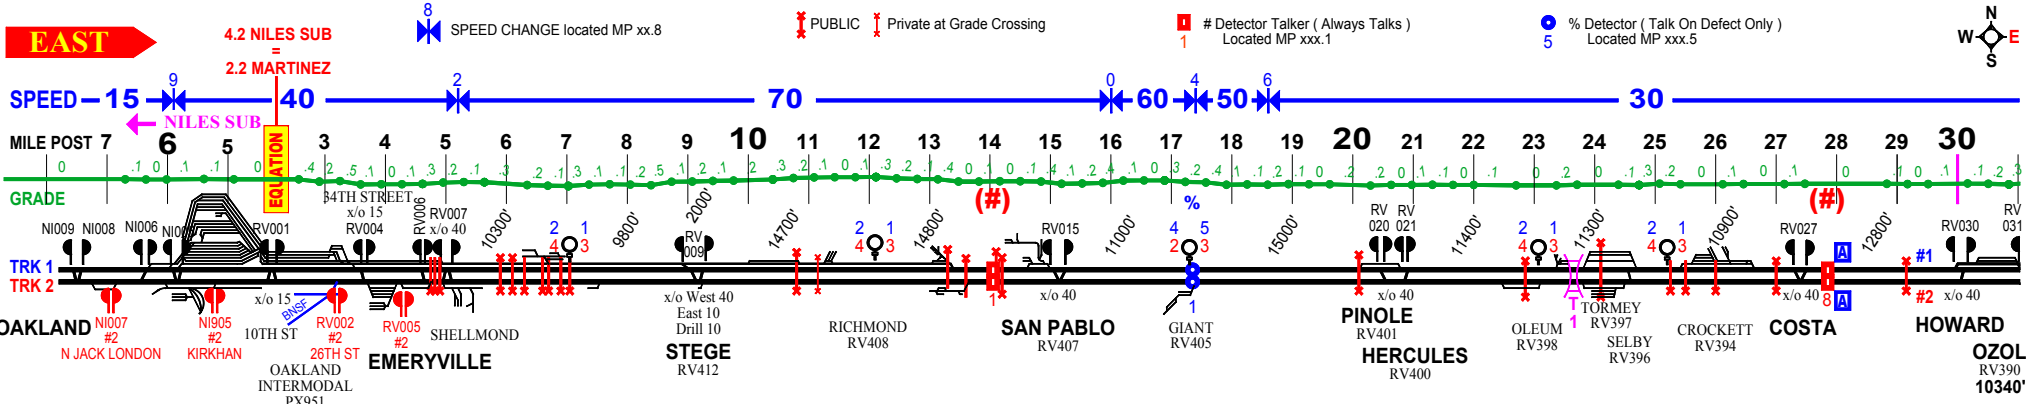

MARCH 2010 MARTINEZ SUB Page 1 of 2

REFERENCE ONLY
Mistakes Guaranteed

Footages between Signal Mast
are UNVERIFIED

See Tutorial at
FOGCHART.com

CUSTOMIZE with a
PDF Text Editor
All is EDITABLE

SIGNAL NUMBER 4 3 RED TRK TWO
PLATE ID 2 ♀ 1 BLUE TRK ONE
W ♀ E BLACK BOTH

WEST

SEE PAGE 2 FOR SYMBOLES USED

WEST

WEST

WEST

MARCH 2010

MARTINEZ SUB

Page 2 of 2

REFERENCE ONLY
Mistakes Guaranteed

Footages between Signal Mast are UNVERIFIED

See Tutorial at FOGCHART.com

SIGNAL NUMBER PLATE ID

2 1 BLUE TRK ONE
4 3 RED TRK TWO
E W BLACK BOTH

One Mile

10560
9500
8480
7920
6320
5280
4752
4256
3696
2440
1984
1056