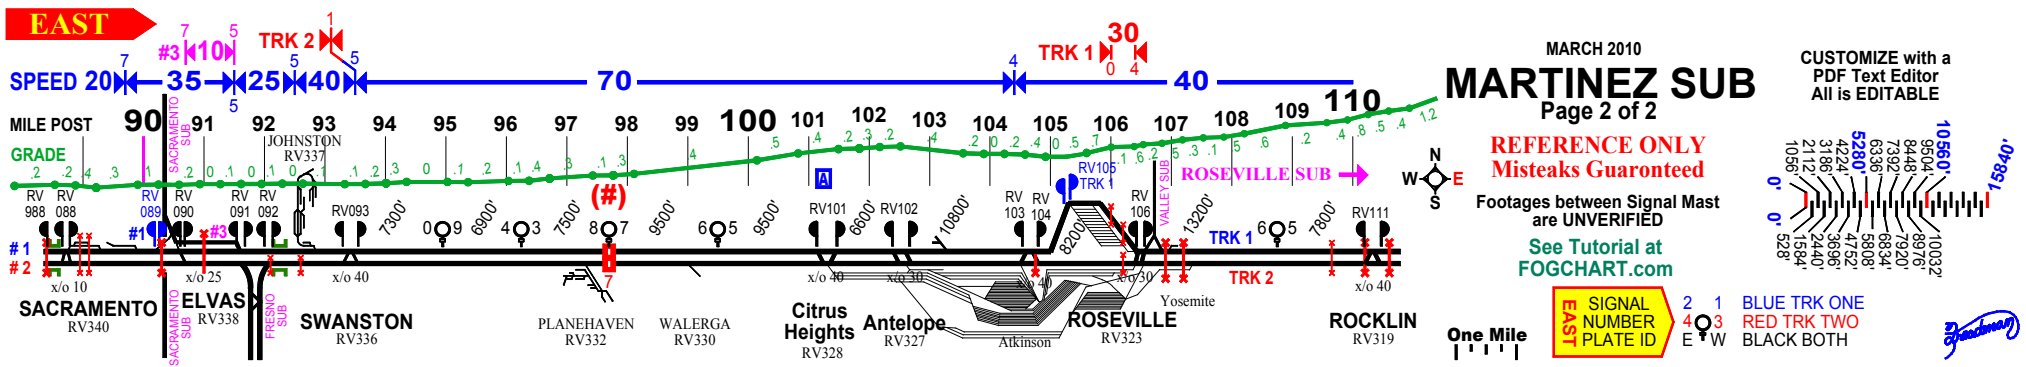

MARCH 2010 MARTINEZ SUB Page 1 of 2

REFERENCE ONLY
Mistakes Guaranteed

Footages between Signal Mast
are UNVERIFIED

See Tutorial at
FOGCHART.com

CUSTOMIZE with a
PDF Text Editor
All is EDITABLE

SIGNAL NUMBER 4 3 RED TRK TWO
PLATE ID 2 ♀ 1 BLUE TRK ONE
W ♀ E BLACK BOTH

WEST

SEE PAGE 2 FOR SYMBOLES USED

WEST

WEST

WEST

MARCH 2010

MARTINEZ SUB

Page 2 of 2

REFERENCE ONLY
Mistakes Guaranteed

Footages between Signal Mast are UNVERIFIED

See Tutorial at FOGCHART.com

SIGNAL NUMBER PLATE ID

2 1 BLUE TRK ONE
4 3 RED TRK TWO
E W BLACK BOTH

One Mile

10560
9500
8480
7920
6320
5280
4752
4256
3696
2440
1984
1056