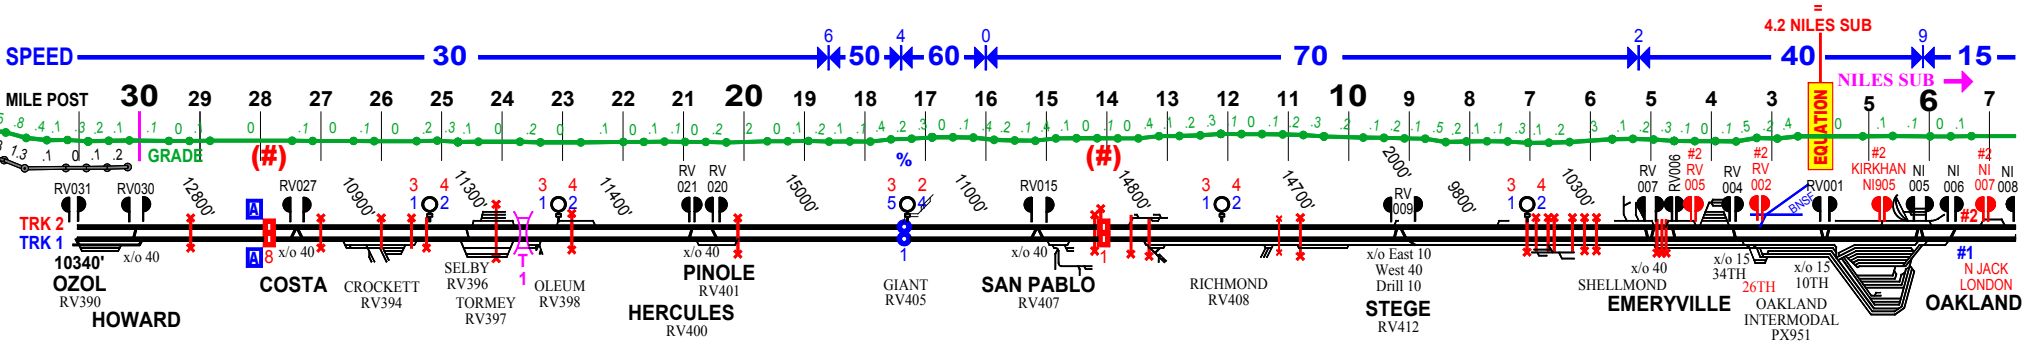

MARCH 2010 MARTINEZ SUB Page 1 of 2

REFERENCE ONLY
Mistakes Guaranteed

Footages between Signal Mast
are UNVERIFIED

See Tutorial at
FOGCHART.com

CUSTOMIZE with a
PDF Text Editor
All is EDITABLE

SIGNAL NUMBER 4 3 RED TRK TWO
PLATE ID 2 ♀ 1 BLUE TRK ONE
W ♀ E BLACK BOTH

WEST

SEE PAGE 2 FOR SYMBOLES USED

WEST

WEST

WEST