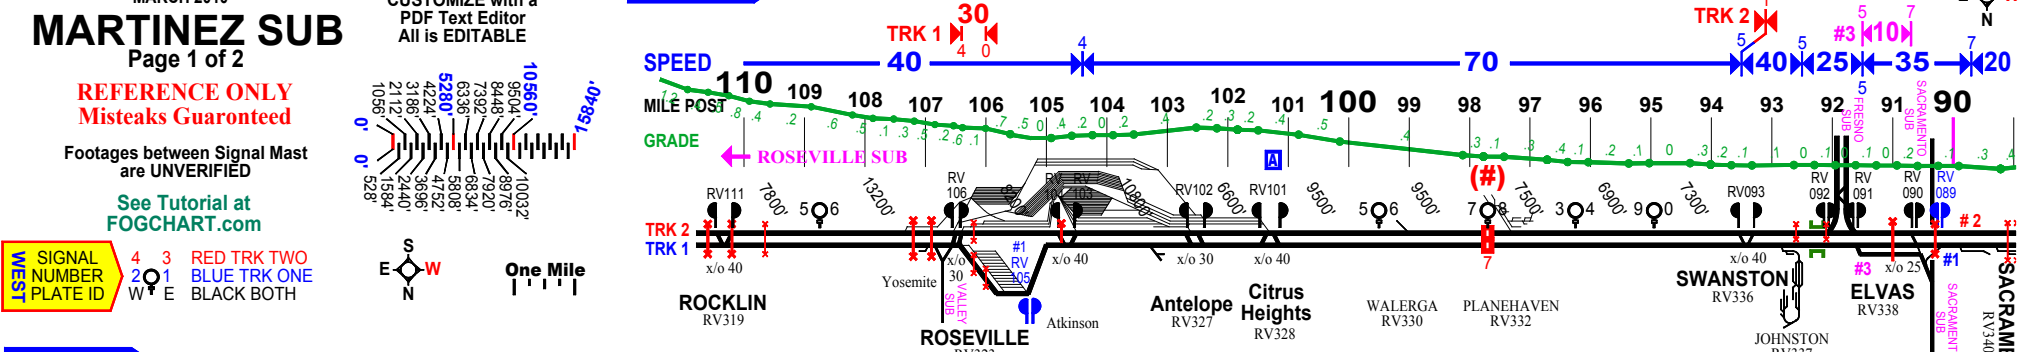

MARCH 2010 MARTINEZ SUB Page 1 of 2

REFERENCE ONLY
Mistakes Guaranteed

Footages between Signal Mast
are UNVERIFIED

See Tutorial at
FOGCHART.com

CUSTOMIZE with a
PDF Text Editor
All is EDITABLE

SIGNAL NUMBER 4 3 RED TRK TWO
PLATE ID 2 ♀ 1 BLUE TRK ONE
W ♀ E BLACK BOTH

WEST

SEE PAGE 2 FOR SYMBOLES USED