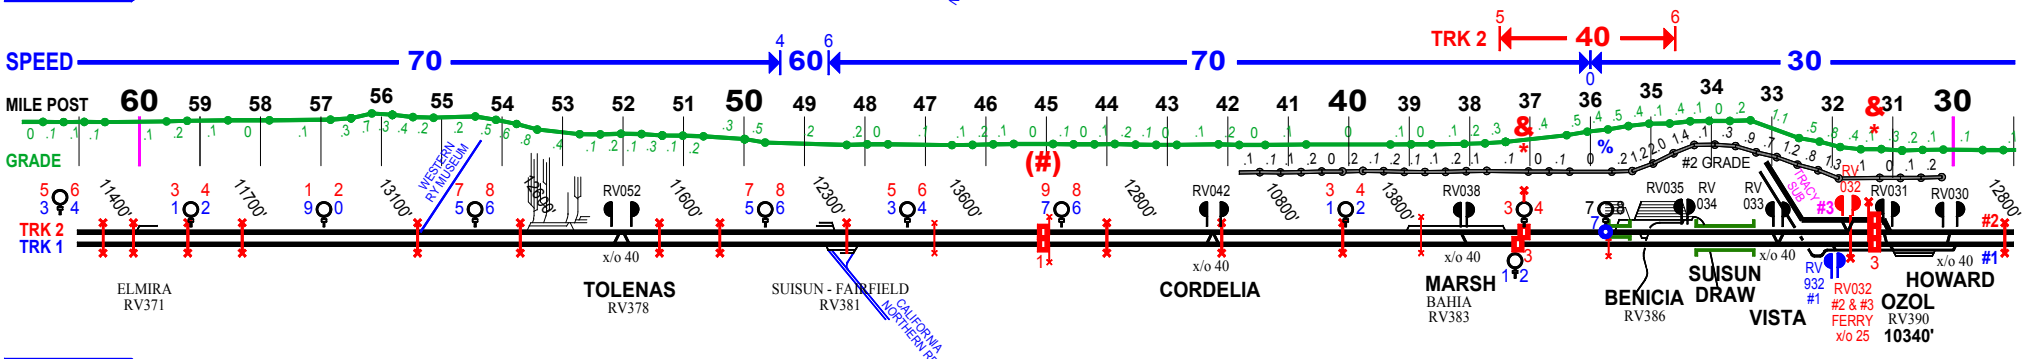

MARCH 2010 MARTINEZ SUB Page 1 of 2

REFERENCE ONLY
Mistakes Guaranteed

Footages between Signal Mast
are UNVERIFIED

See Tutorial at
FOGCHART.com

CUSTOMIZE with a
PDF Text Editor
All is EDITABLE

SIGNAL NUMBER 4 3 RED TRK TWO
PLATE ID 2 ♀ 1 BLUE TRK ONE
W ♀ E BLACK BOTH

WEST

SEE PAGE 2 FOR SYMBOLES USED

WEST

WEST

WEST

MARCH 2010

MARTINEZ SUB

Page 2 of 2

REFERENCE ONLY
Mistakes Guaranteed

Footages between Signal Mast are UNVERIFIED

See Tutorial at FOGCHART.com

SIGNAL NUMBER PLATE ID

2 1 BLUE TRK ONE
4 3 RED TRK TWO
E W BLACK BOTH

One Mile

10560
9500
8480
7920
6320
5280
4752
4256
3696
2440
1984
1056