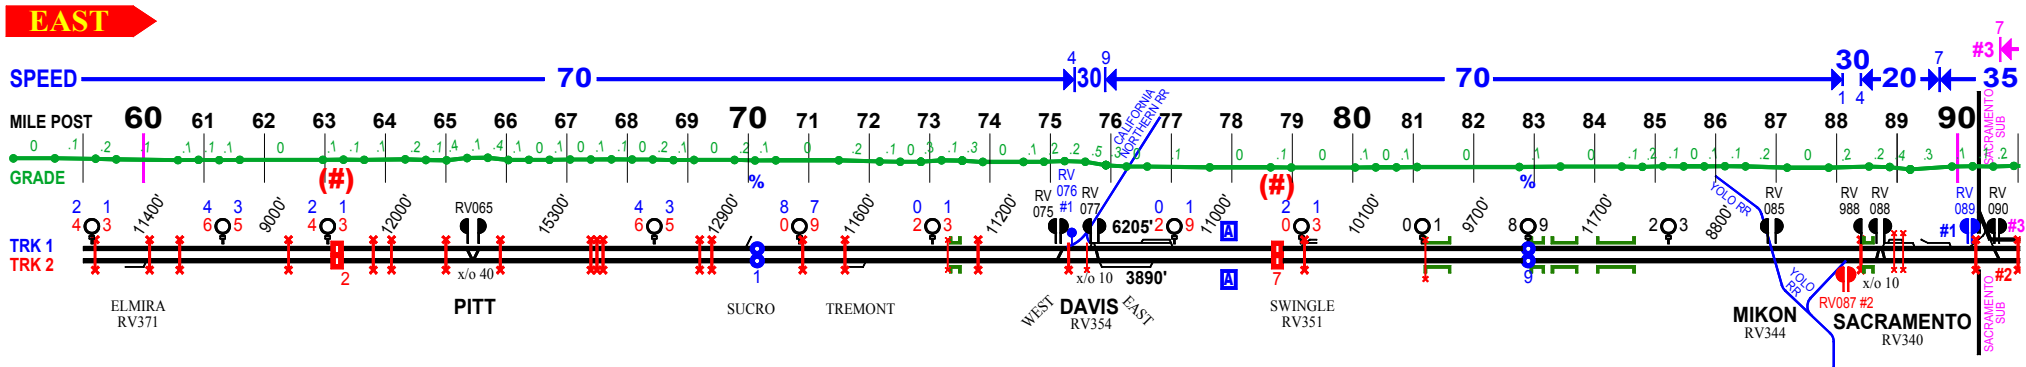

MARCH 2010 MARTINEZ SUB Page 1 of 2

REFERENCE ONLY
Mistakes Guaranteed

Footages between Signal Mast
are UNVERIFIED

See Tutorial at
FOGCHART.com

CUSTOMIZE with a
PDF Text Editor
All is EDITABLE

SIGNAL NUMBER 4 3 RED TRK TWO
PLATE ID 2 ♀ 1 BLUE TRK ONE
W ♀ E BLACK BOTH

WEST

SEE PAGE 2 FOR SYMBOLES USED

WEST

WEST

WEST

MARCH 2010

MARTINEZ SUB

Page 2 of 2

REFERENCE ONLY
Mistakes Guaranteed

Footages between Signal Mast are UNVERIFIED

See Tutorial at FOGCHART.com

SIGNAL NUMBER PLATE ID

2 1 BLUE TRK ONE
4 3 RED TRK TWO
E W BLACK BOTH

One Mile

10560
9500
8480
7920
6320
5280
4752
4256
3696
2440
1984
1056

15840

10032
8976
7920
6864
5808
4752
3696
2440
1984

15840