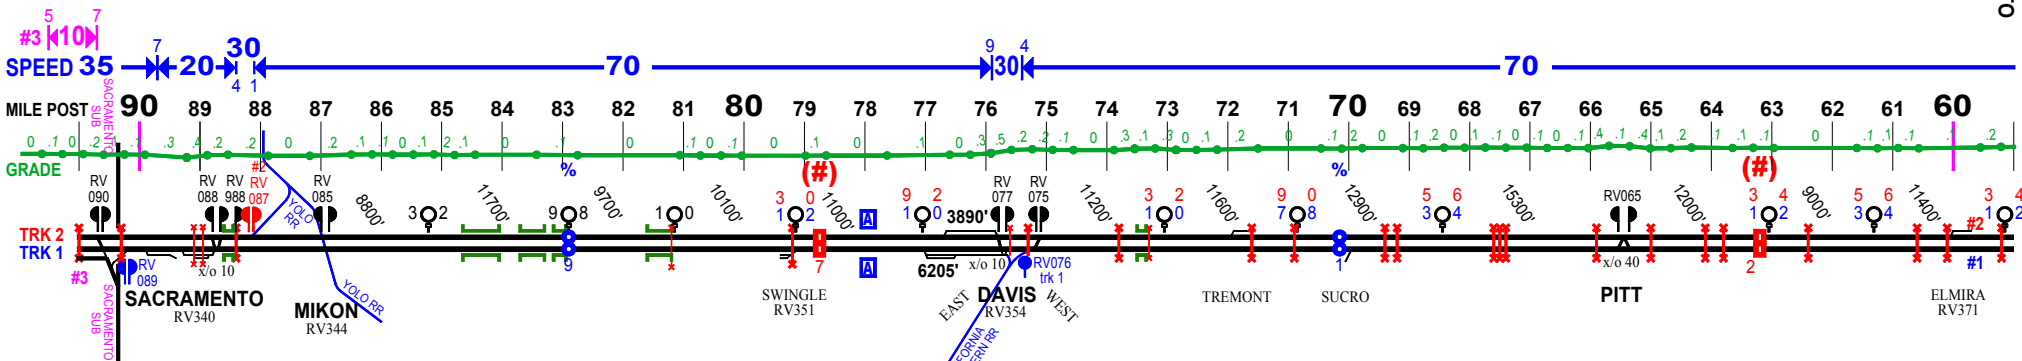

MARCH 2010 MARTINEZ SUB Page 1 of 2

REFERENCE ONLY
Mistakes Guaranteed

Footages between Signal Mast
are UNVERIFIED

See Tutorial at
FOGCHART.com

CUSTOMIZE with a
PDF Text Editor
All is EDITABLE

SIGNAL NUMBER 4 3 RED TRK TWO
PLATE ID 2 ♀ 1 BLUE TRK ONE
W ♀ E BLACK BOTH

WEST

SEE PAGE 2 FOR SYMBOLES USED

WEST

WEST

WEST