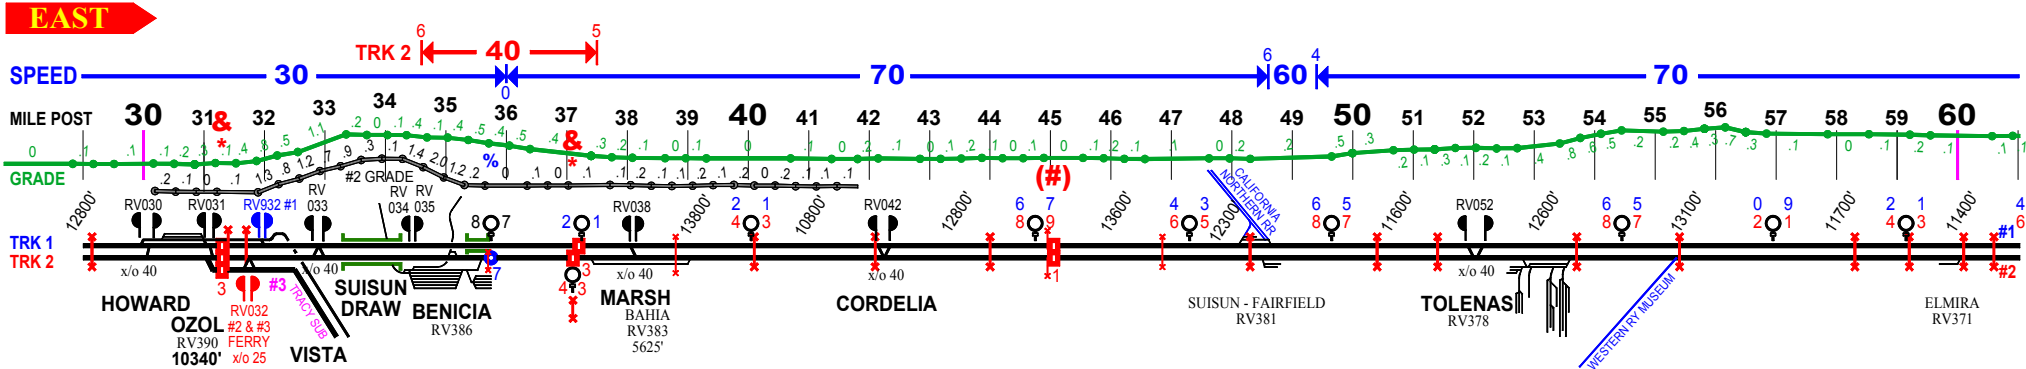

MARCH 2010 MARTINEZ SUB Page 1 of 2

REFERENCE ONLY
Mistakes Guaranteed

Footages between Signal Mast
are UNVERIFIED

See Tutorial at
FOGCHART.com

CUSTOMIZE with a
PDF Text Editor
All is EDITABLE

SIGNAL NUMBER 4 3 RED TRK TWO
PLATE ID 2 ♀ 1 BLUE TRK ONE
W ♀ E BLACK BOTH

WEST

SEE PAGE 2 FOR SYMBOLES USED

WEST

WEST

WEST

MARCH 2010

MARTINEZ SUB

Page 2 of 2

REFERENCE ONLY
Mistakes Guaranteed

Footages between Signal Mast are UNVERIFIED

See Tutorial at FOGCHART.com

SIGNAL NUMBER PLATE ID

2 1 BLUE TRK ONE
4 3 RED TRK TWO
E W BLACK BOTH

One Mile

10560
9500
8480
7920
6320
5280
4752
4256
3696
2440
1984
1056