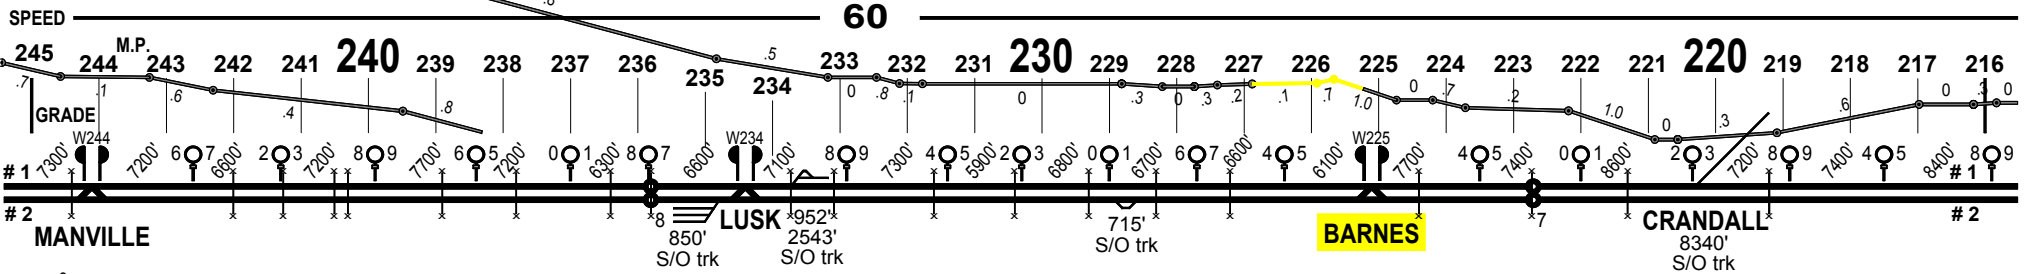

POWDER RIVER SUB

8 SPEED CHANGE located MP xx.8

Public Private at Grade Crossing

Detector Talker (Always Talks) Located MP xxx.1

% Detector (Talk On Defect Only) Located MP xxx.5

EAST

EAST

EAST

EAST