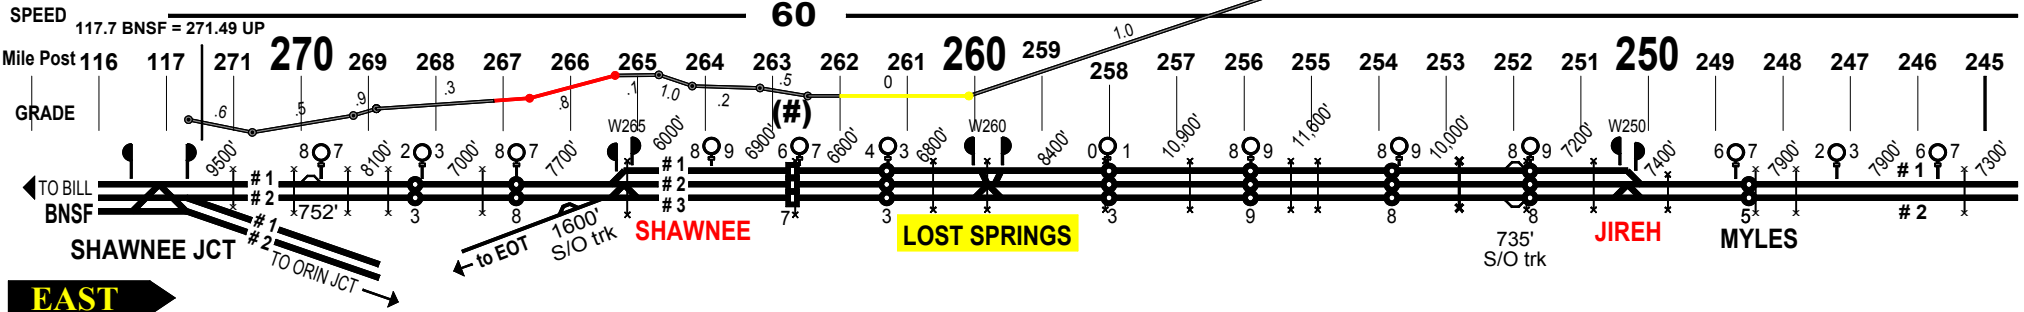

POWDER RIVER SUB

8 SPEED CHANGE located MP xx.8

Public Private at Grade Crossing

Detector Talker (Always Talks) Located MP xxx.1

% Detector (Talk On Defect Only) Located MP xxx.5

EAST

EAST

EAST

EAST