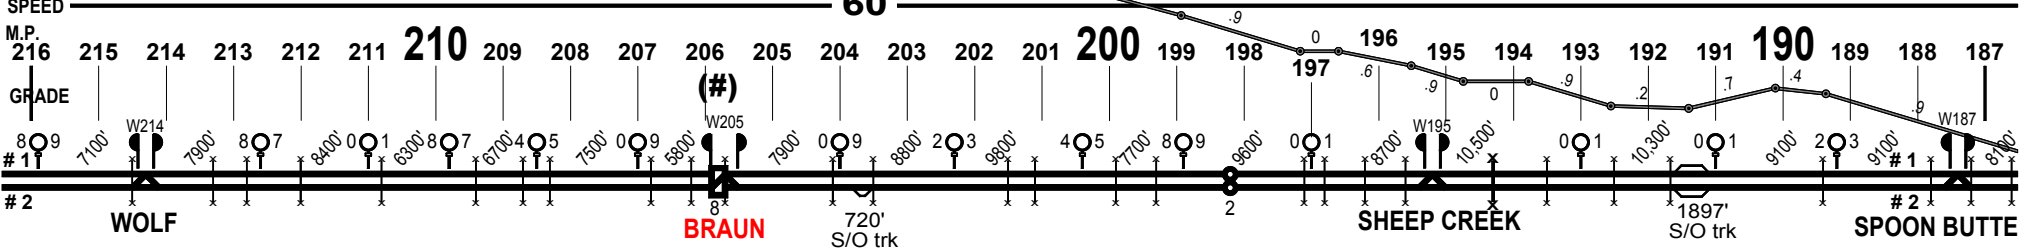

POWDER RIVER SUB

8 SPEED CHANGE located MP xx.8

Public Private at Grade Crossing

Detector Talker (Always Talks) Located MP xxx.1

% Detector (Talk On Defect Only) Located MP xxx.5

EAST

EAST

EAST

EAST