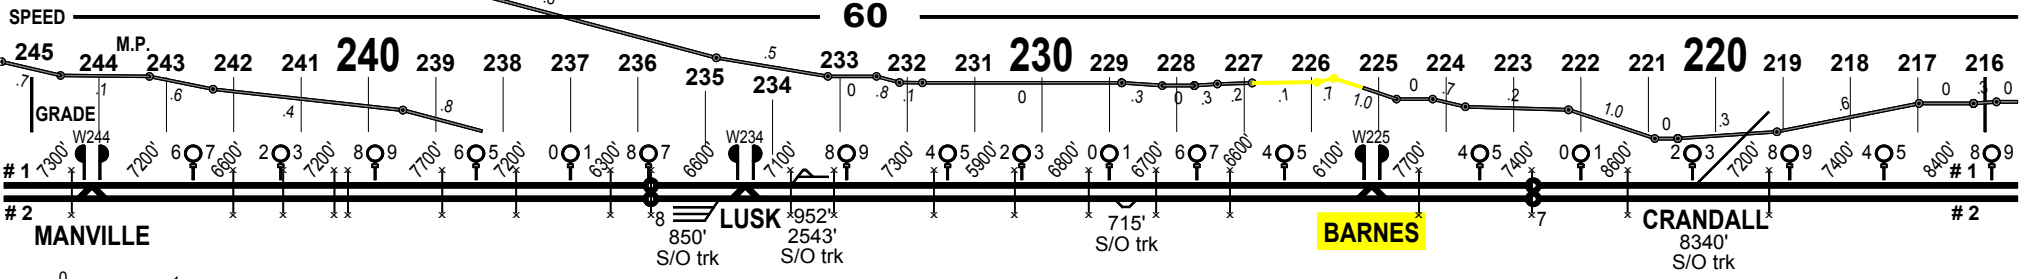

POWDER RIVER SUB

8 SPEED CHANGE located MP xx.8

Public Private at Grade Crossing

Detector Talker (Always Talks) Located MP xxx.1

% Detector (Talk On Defect Only) Located MP xxx.5

EAST

EAST

EAST

EAST