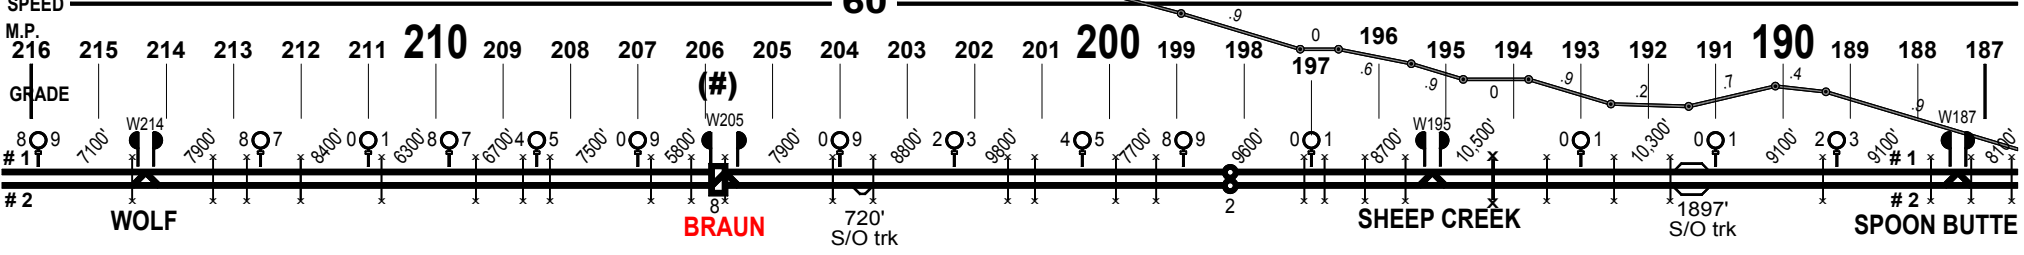

POWDER RIVER SUB

8 SPEED CHANGE located MP xx.8

Public Private at Grade Crossing

Detector Talker (Always Talks) Located MP xxx.1

% Detector (Talk On Defect Only) Located MP xxx.5

EAST

EAST

EAST

EAST