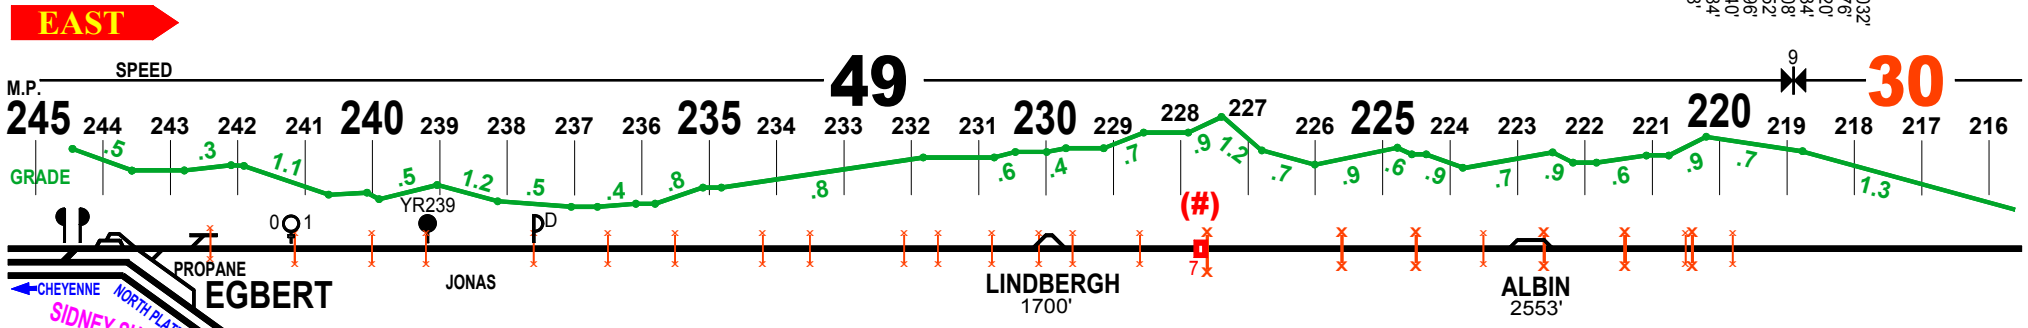

REFERENCE ONLY
 For Learning Purposes
 Mistakes Guaranteed

SPEED CHANGE located MP xx.8
 PUBLIC Private at Grade Crossing

Detector Talker (Always Talks) Located MP xxx.1
 % Detector (Talk On Defect Only) Located MP xxx.5

See Tutorial at FOGCHART.com
 EDIT with a PDF Text Editor

YODER SUB

Page 2 of 2

REFERENCE ONLY
For Learning Purposes
Mistakes Guaranteed

SPEED CHANGE located MP xx.8

PUBLIC Private at Grade Crossing

Detector Talker (Always Talks) Located MP xxx.1

% Detector (Talk On Defect Only) Located MP xxx.5

EDIT with a PDF Text Editor

Printed Black and White, with a Red pen, tracking Slow Orders is easy.

When Printing, select "NONE" for Page Scaling

Auto Rotate and Center OK

Any Scaling will make drawing 12% Smaller

See Tutorial at FOGCHART.com

WEST

WEST

WEST

WEST

Freeman