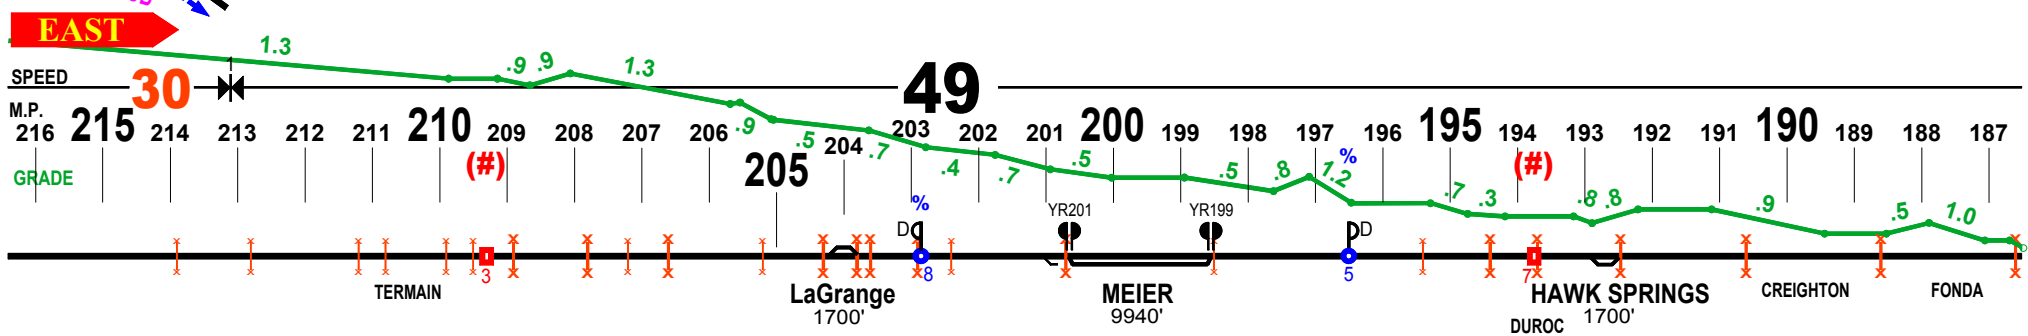

REFERENCE ONLY
 For Learning Purposes
 Mistakes Guaranteed

SPEED CHANGE located MP xx.8
 PUBLIC Private at Grade Crossing

Detector Talker (Always Talks) Located MP xxx.1
 % Detector (Talk On Defect Only) Located MP xxx.5

See Tutorial at FOGCHART.com
 EDIT with a PDF Text Editor

YODER SUB

Page 2 of 2

REFERENCE ONLY
For Learning Purposes
Mistakes Guaranteed

SPEED CHANGE located MP xx.8

PUBLIC Private at Grade Crossing

Detector Talker (Always Talks) Located MP xxx.1

% Detector (Talk On Defect Only) Located MP xxx.5

EDIT with a PDF Text Editor

Printed Black and White, with a Red pen, tracking Slow Orders is easy.

When Printing, select "NONE" for Page Scaling

Auto Rotate and Center OK

Any Scaling will make drawing 12% Smaller

See Tutorial at FOGCHART.com

WEST

WEST

WEST

WEST

Freeman