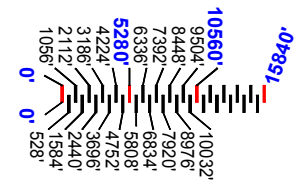

REFERENCE ONLY
For Learning Purposes
Mistakes Guaranteed

SPEED CHANGE located MP xx.8
PUBLIC Private at Grade Crossing

Detector Talker (Always Talks) Located MP xxx.1
% Detector (Talk On Defect Only) Located MP xxx.5

See Tutorial at FOGCHART.com
EDIT with a PDF Text Editor