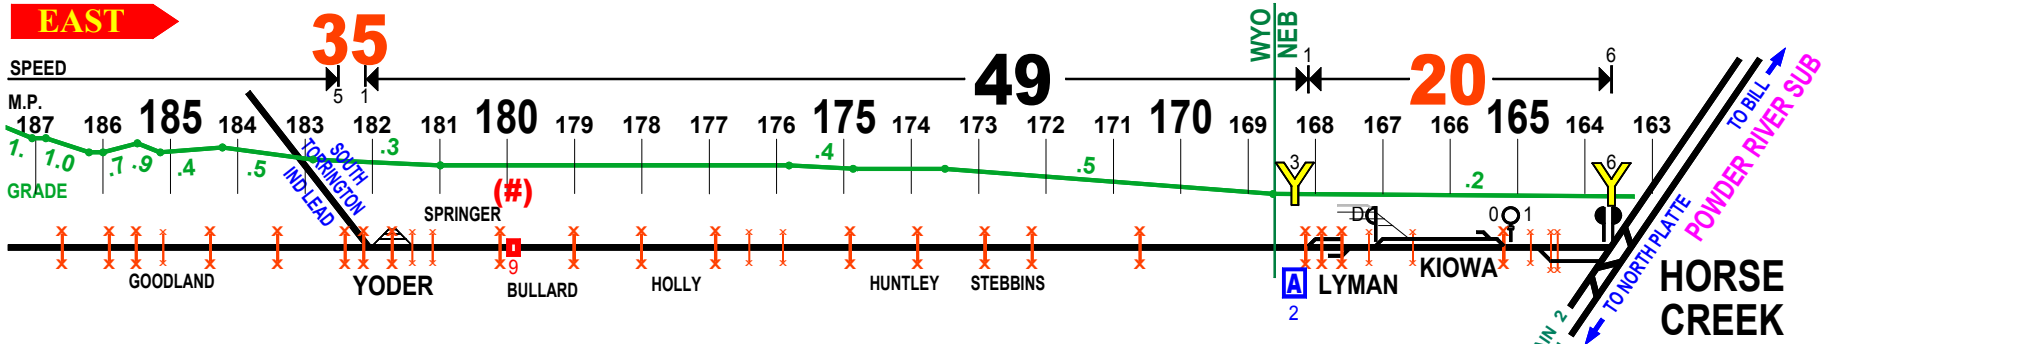

REFERENCE ONLY
 For Learning Purposes
 Mistakes Guaranteed

SPEED CHANGE located MP xx.8
 PUBLIC Private at Grade Crossing

Detector Talker (Always Talks) Located MP xxx.1
 % Detector (Talk On Defect Only) Located MP xxx.5

See Tutorial at FOGCHART.com
 EDIT with a PDF Text Editor

YODER SUB

Page 2 of 2

REFERENCE ONLY
For Learning Purposes
Mistakes Guaranteed

SPEED CHANGE located MP xx.8

PUBLIC Private at Grade Crossing

Detector Talker (Always Talks) Located MP xxx.1

Any Scaling will make drawing 12% Smaller

See Tutorial at FOGCHART.com

WEST

WEST

WEST

WEST

Freeman