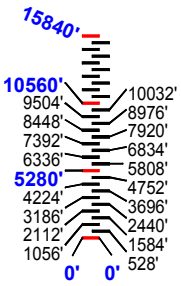

% Detector (Talk On Defect Only) Located MP xxx.5

EDIT with a PDF Text Editor

Printed Black and White, with a Red pen, tracking Slow Orders is easy.

When Printing, select "NONE" for Page Scaling

Auto Rotate and Center OK

Any Scaling will make drawing 12% Smaller

See Tutorial at FOGCHART.com

WEST

WEST

WEST

WEST

Freeman