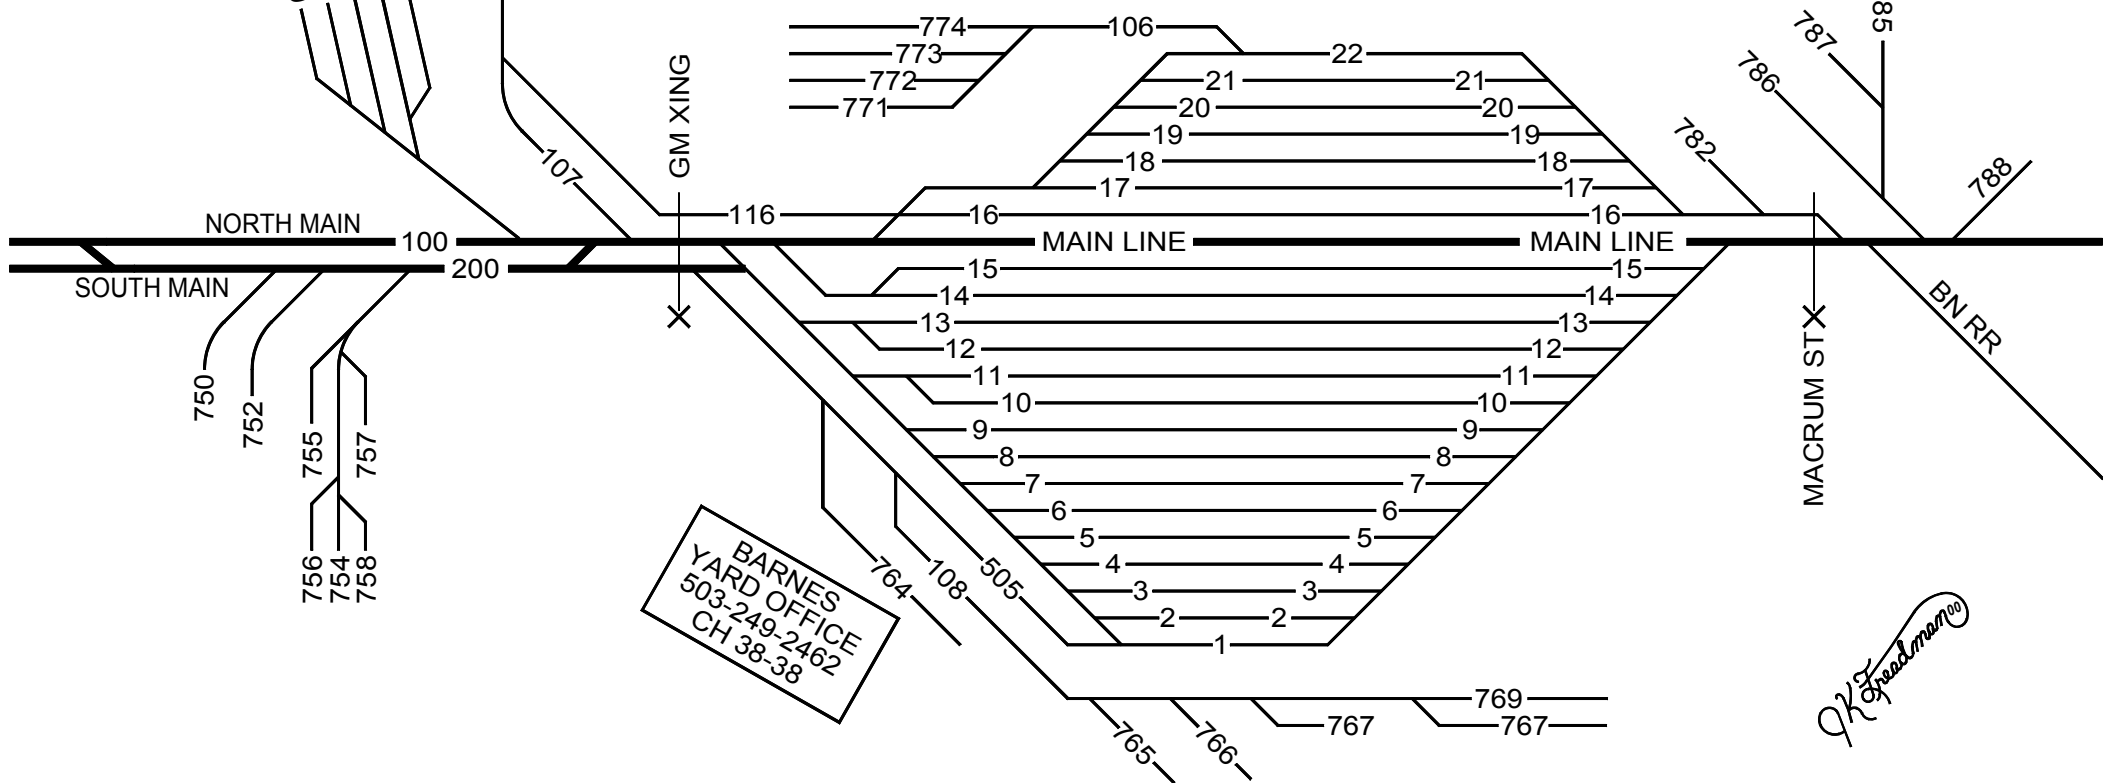

16 Channel Radios

- 01 = 27-27
 - 02 = 61-33
 - 03 = 38-38
 - 04 = 66-66
 - 05 = 70-70
 - 06 = 76-76
 - 07 = 87-87
 - 08 = 08-08
 - 09 = 16-16
 - 10 = 20-20
 - 11 = 46-46
 - 12 = 50-50
 - 13 = 18-18
 - 14 = 69-69
 - 15 = 42-42
 - 17 = 77-77
- BA10 18-18
 - BA56 69-69
 - BA57 77-77
 - BA58 42-42

 - BA60 18-18
 - BA64 69-69
 - BA65 42-42
 - BA66 77-77

 - BA75 18-18
 - BA76 69-69
 - BA77 42-42
 - BA79 77-77

BARNES

NW CONTAINERS
763
762
761
760
759

**RAILROAD
WEST END**

**RAILROAD
EAST END**

QK spread man