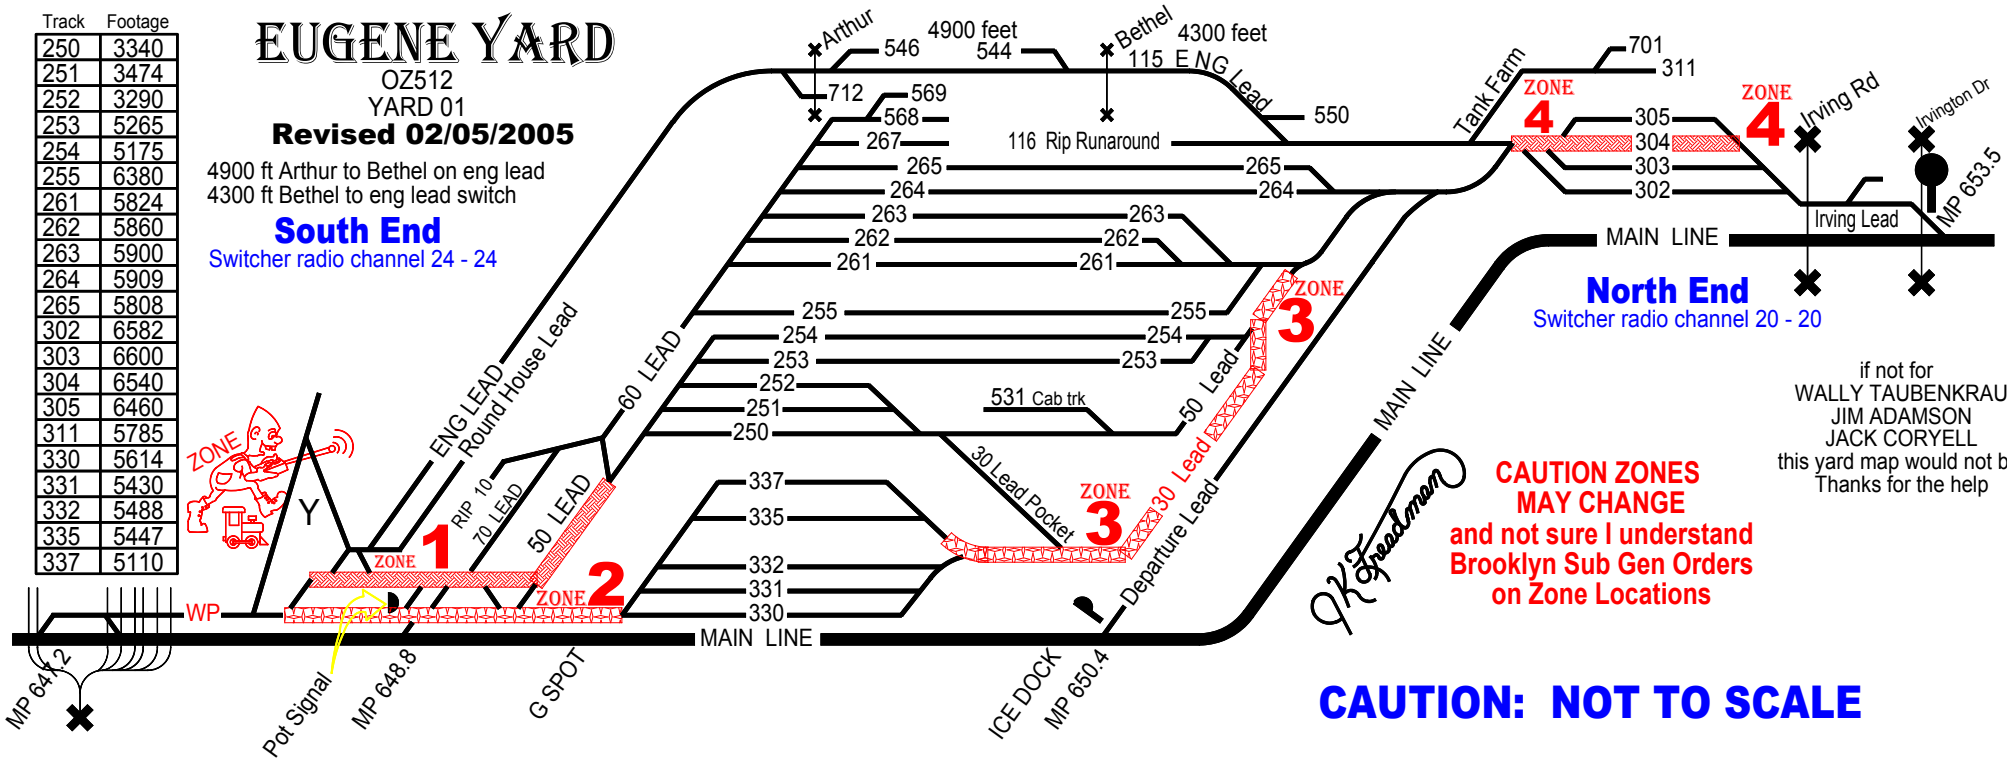

Track	Footage
250	3340
251	3474
252	3290
253	5265
254	5175
255	6380
261	5824
262	5860
263	5900
264	5909
265	5808
302	6582
303	6600
304	6540
305	6460
311	5785
330	5614
331	5430
332	5488
335	5447
337	5110

EUGENE YARD

OZ512
YARD 01

Revised 02/05/2005

4900 ft Arthur to Bethel on eng lead
4300 ft Bethel to eng lead switch

South End

Switcher radio channel 24 - 24

North End

Switcher radio channel 20 - 20

**CAUTION ZONES
MAY CHANGE
and not sure I understand
Brooklyn Sub Gen Orders
on Zone Locations**

CAUTION: NOT TO SCALE

if not for
WALLY TAUBENKRAU
JIM ADAMSON
JACK CORYELL
this yard map would not be.
Thanks for the help