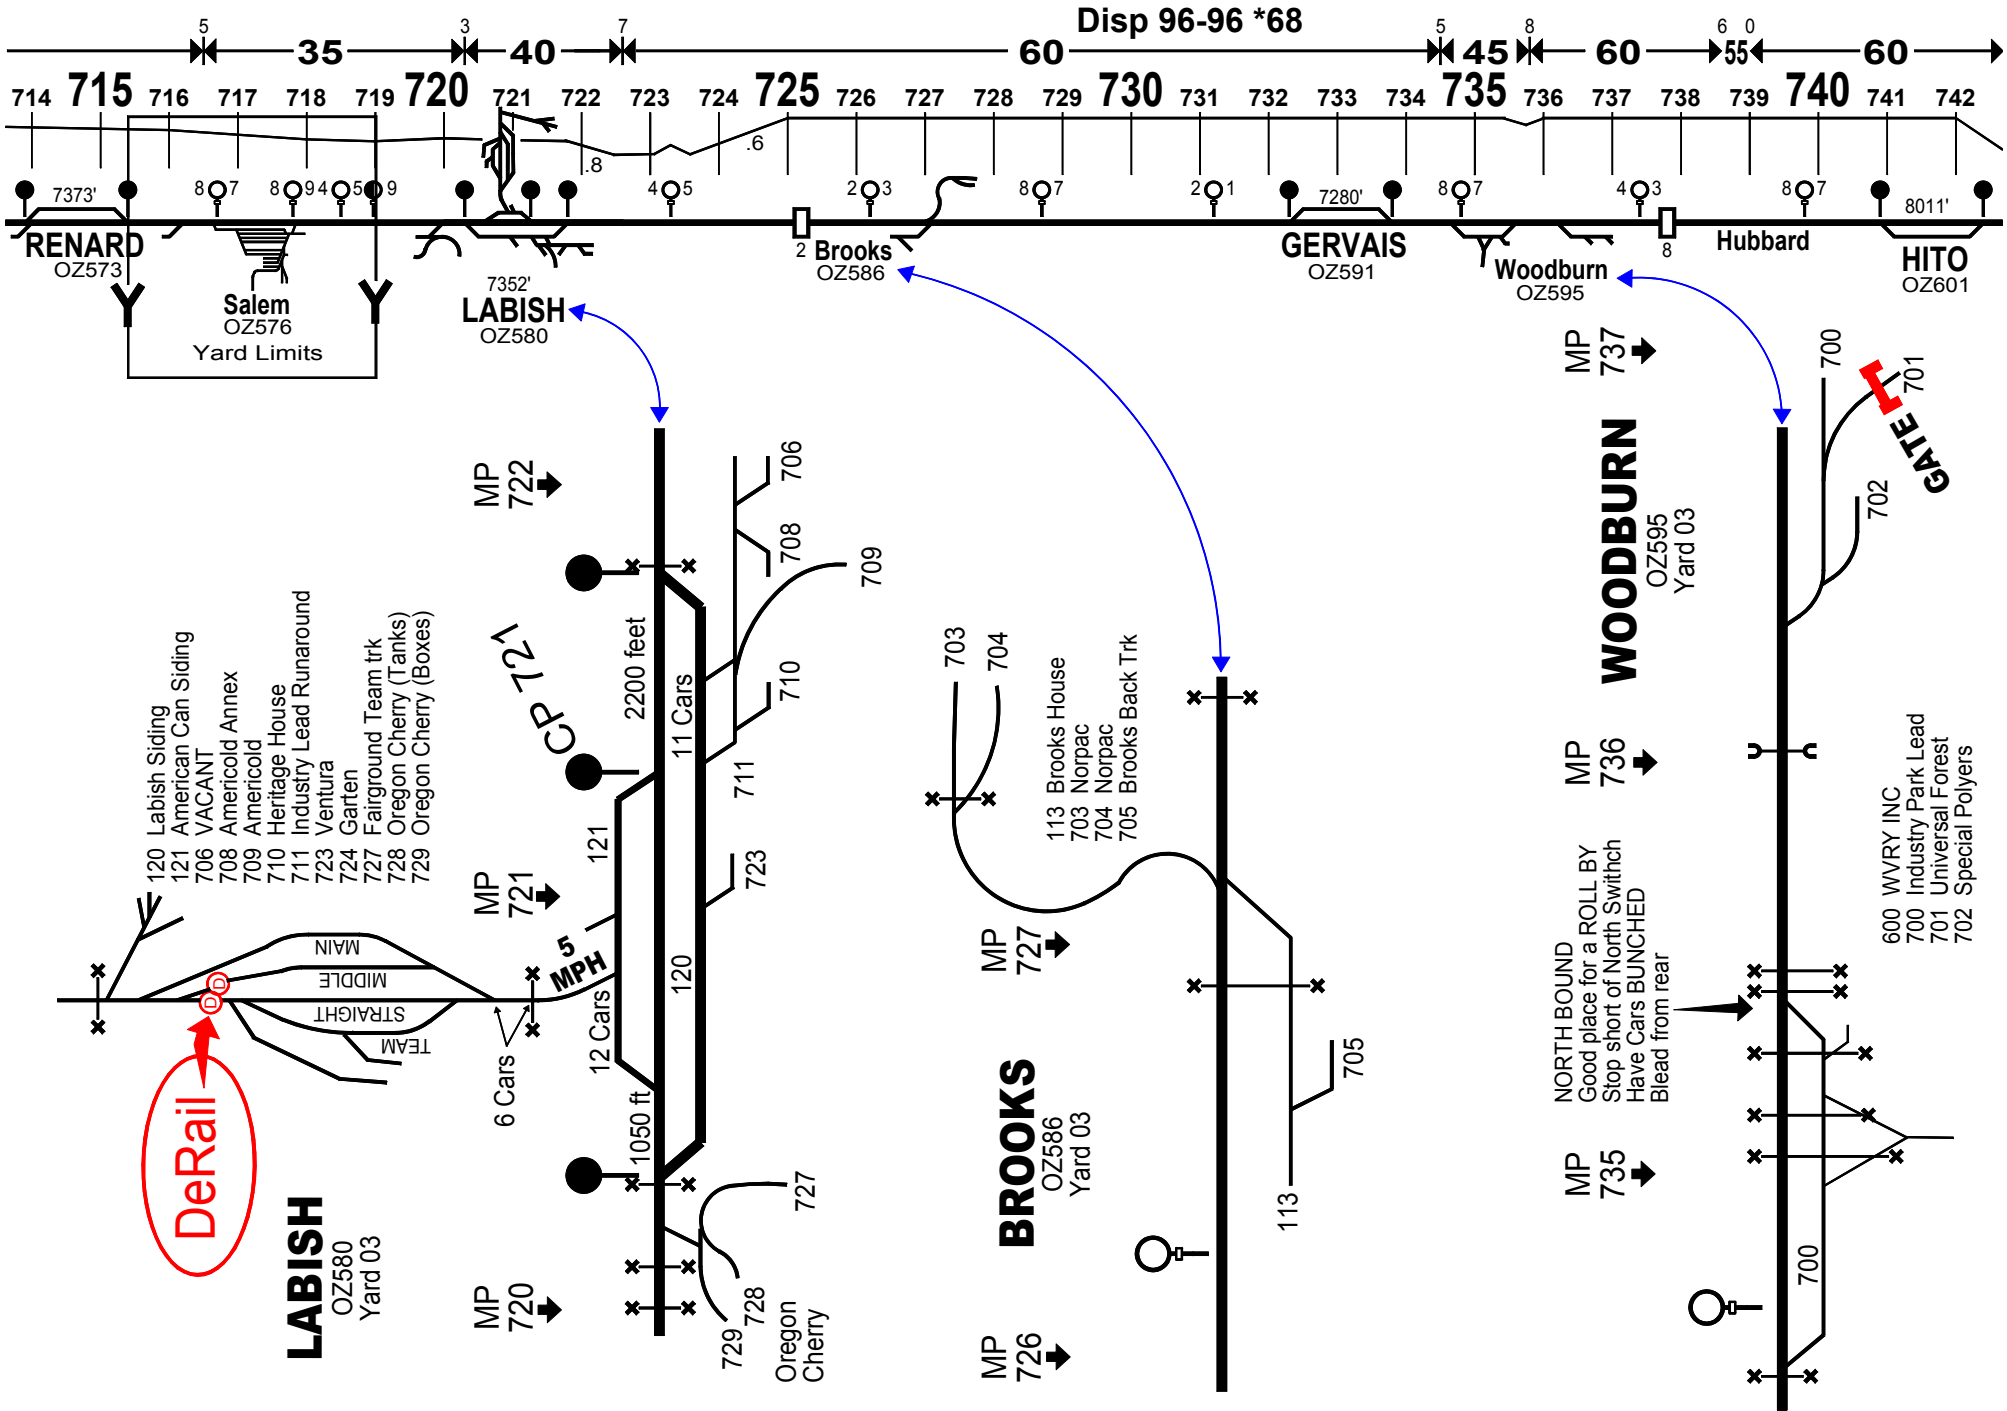

SALEM SWITCHER Cheat Sheet LIA 42

Jerry Kim Freedman
09/26/2002

Jerry Kem Freedman