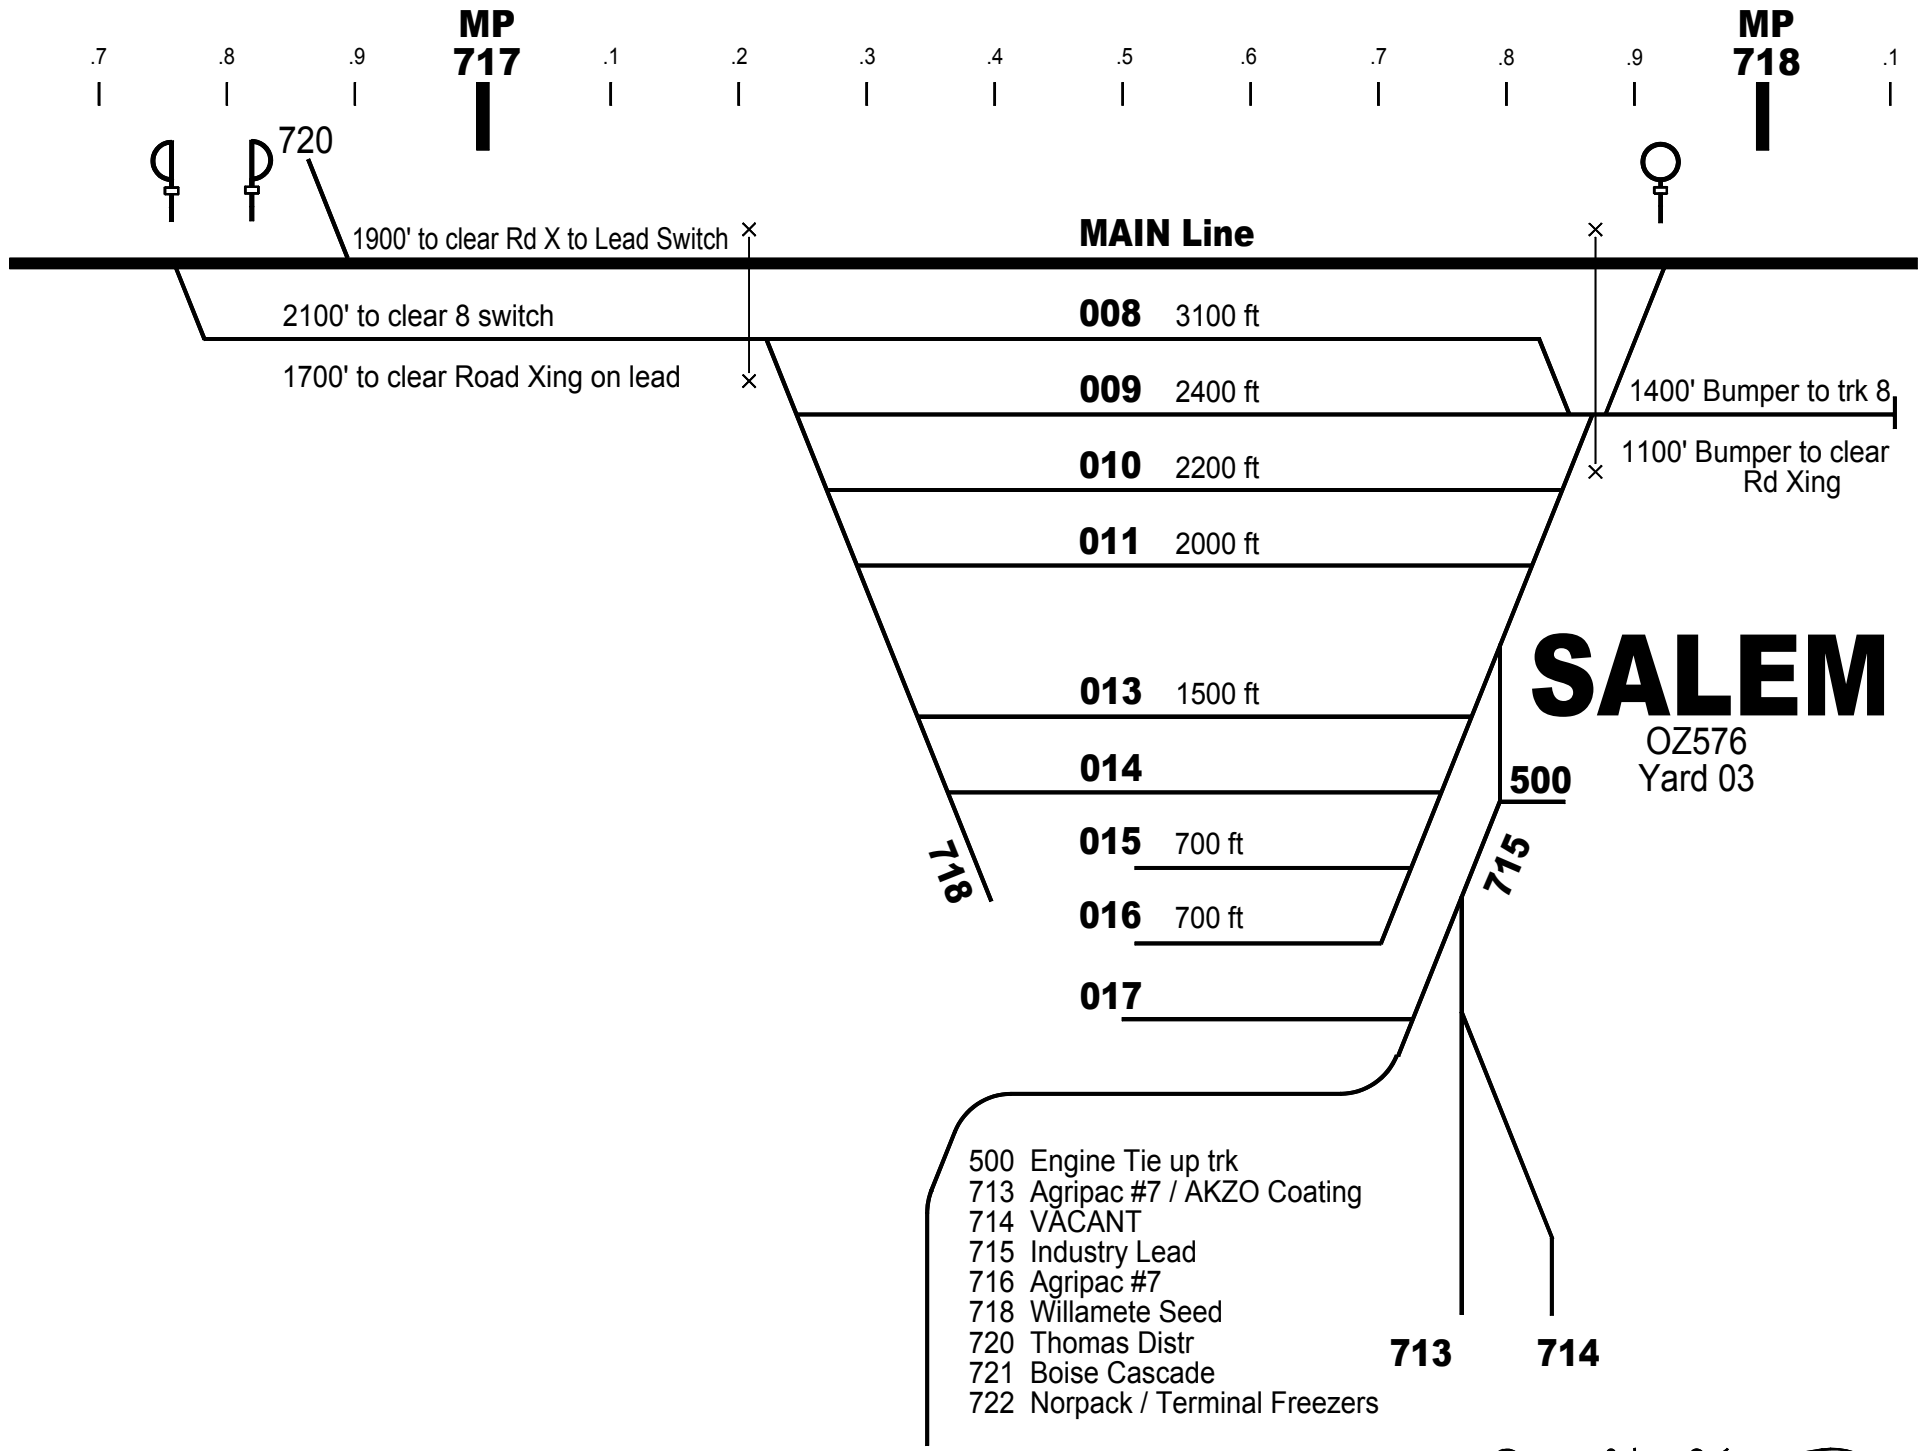

SALEM SWITCHER Cheat Sheet LIA 42

Jerry Kim Freedman
09/26/2002

Jerry Kem Freedman